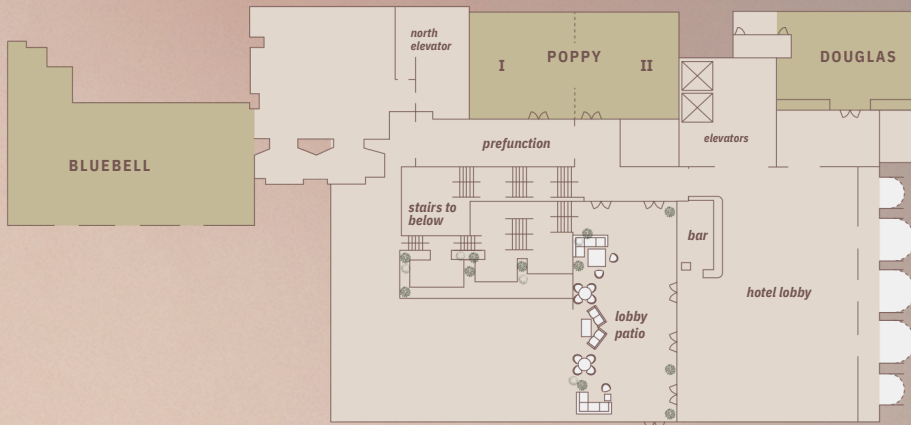

HOTEL HIGHLIGHTS

THE EXPERIENCE ----- A lifestyle hotel, where every detail is crafted to touch our guests' senses.

GUEST ROOMS ----- 175 oversized, newly designed guest rooms and suites.

MEETINGS & EVENTS ---- Offering over 10,000 square feet of flexible event spaces, many with natural light and views of the Pacific Ocean.

9 distinct event spaces including outdoor terrace and permanent boardroom

Largest room 2,000 sq. ft. can accommodate up to 300 guests

Marriott Bonvoy points

Fashion forward design by Gulla Jonsdottir

State-of-the-art fitness center

Room	Dimensions (LxWxH)	Area	Theatre	School-room	Conference	U-shape	Reception	Banquet
Sea Palm	29x36x8	1044	77	45	26	30	100	60
Sea Palm II	29x31x8	899	66	45	20	24	80	70
Sea Palm I & II	29x67x8	1943	228	10	56	60	220	15
Sea Palm III	18x26x8	468	40	5	20	15	40	0
Poppy I	30x26x8	780	66	24	20	24	70	30
Poppy II	30x35x8	1050	77	33	20	24	90	50
Poppy I & II	30x61x8	1830	216	42	44	48	120	70
Douglas	23x34x8	782	75	90	20	15	50	12
Bluebell	43x58x8	1550	73	18	40	39	170	0
Courtyard	20x50	1000	200	48	46	45	300	20
Private Dining Room	15x31x8	465	—	—	15	—	—	17