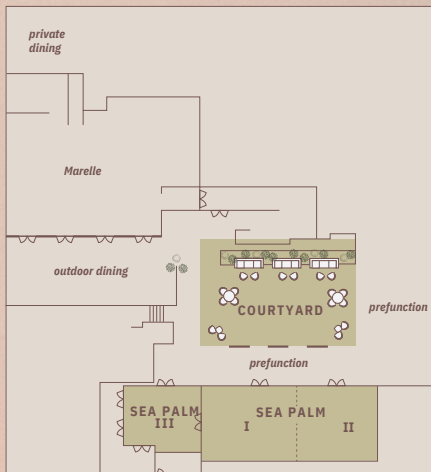

9 distinct event spaces including outdoor terrace and permanent boardroom

Largest room 2,000 sq. ft. can accommodate up to 300 guests

Marriott Bonvoy points

Fashion forward design by Gulla Jonsdottir

State-of-the-art fitness center

Room	Dimensions (LxWxH)	Area	Theatre	School-room	Conference	U-shape	Reception	Banquet
Sea Palm	29x36x8	1044	77	45	26	30	100	60
Sea Palm II	29x31x8	899	66	45	20	24	80	70
Sea Palm I & II	29x67x8	1943	228	10	56	60	220	15
Sea Palm III	18x26x8	468	40	5	20	15	40	0
Poppy I	30x26x8	780	66	24	20	24	70	30
Poppy II	30x35x8	1050	77	33	20	24	90	50
Poppy I & II	30x61x8	1830	216	42	44	48	120	70
Douglas	23x34x8	782	75	90	20	15	50	12
Bluebell	43x58x8	1550	73	18	40	39	170	0
Courtyard	20x50	1000	200	48	46	45	300	20
Private Dining Room	15x31x8	465	—	—	15	—	—	17