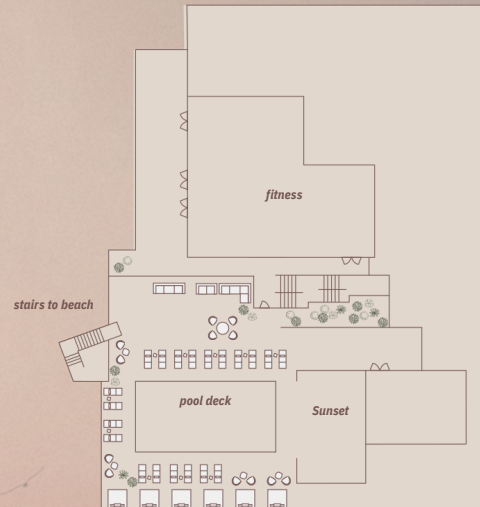

HOTEL HIGHLIGHTS

THE EXPERIENCE ----- A lifestyle hotel, where every detail is crafted to touch our guests' senses.

GUEST ROOMS ----- 175 oversized, newly designed guest rooms and suites.

MEETINGS & EVENTS ---- Offering over 10,000 square feet of flexible event spaces, many with natural light and views of the Pacific Ocean.

9 distinct event spaces including outdoor terrace and permanent boardroom

Largest room 2,000 sq. ft. can accommodate up to 300 guests

Marriott Bonvoy points

Fashion forward design by Gulla Jonsdottir

State-of-the-art fitness center

Room	Dimensions (LxWxH)	Area	Theatre	School-room	Conference	U-shape	Reception	Banquet
Sea Palm	29x36x8	1044	77	45	26	30	100	60
Sea Palm II	29x31x8	899	66	45	20	24	80	70
Sea Palm I & II	29x67x8	1943	228	10	56	60	220	15
Sea Palm III	18x26x8	468	40	5	20	15	40	0
Poppy I	30x26x8	780	66	24	20	24	70	30
Poppy II	30x35x8	1050	77	33	20	24	90	50
Poppy I & II	30x61x8	1830	216	42	44	48	120	70
Douglas	23x34x8	782	75	90	20	15	50	12
Bluebell	43x58x8	1550	73	18	40	39	170	0
Courtyard	20x50	1000	200	48	46	45	300	20
Private Dining Room	15x31x8	465	—	—	15	—	—	17