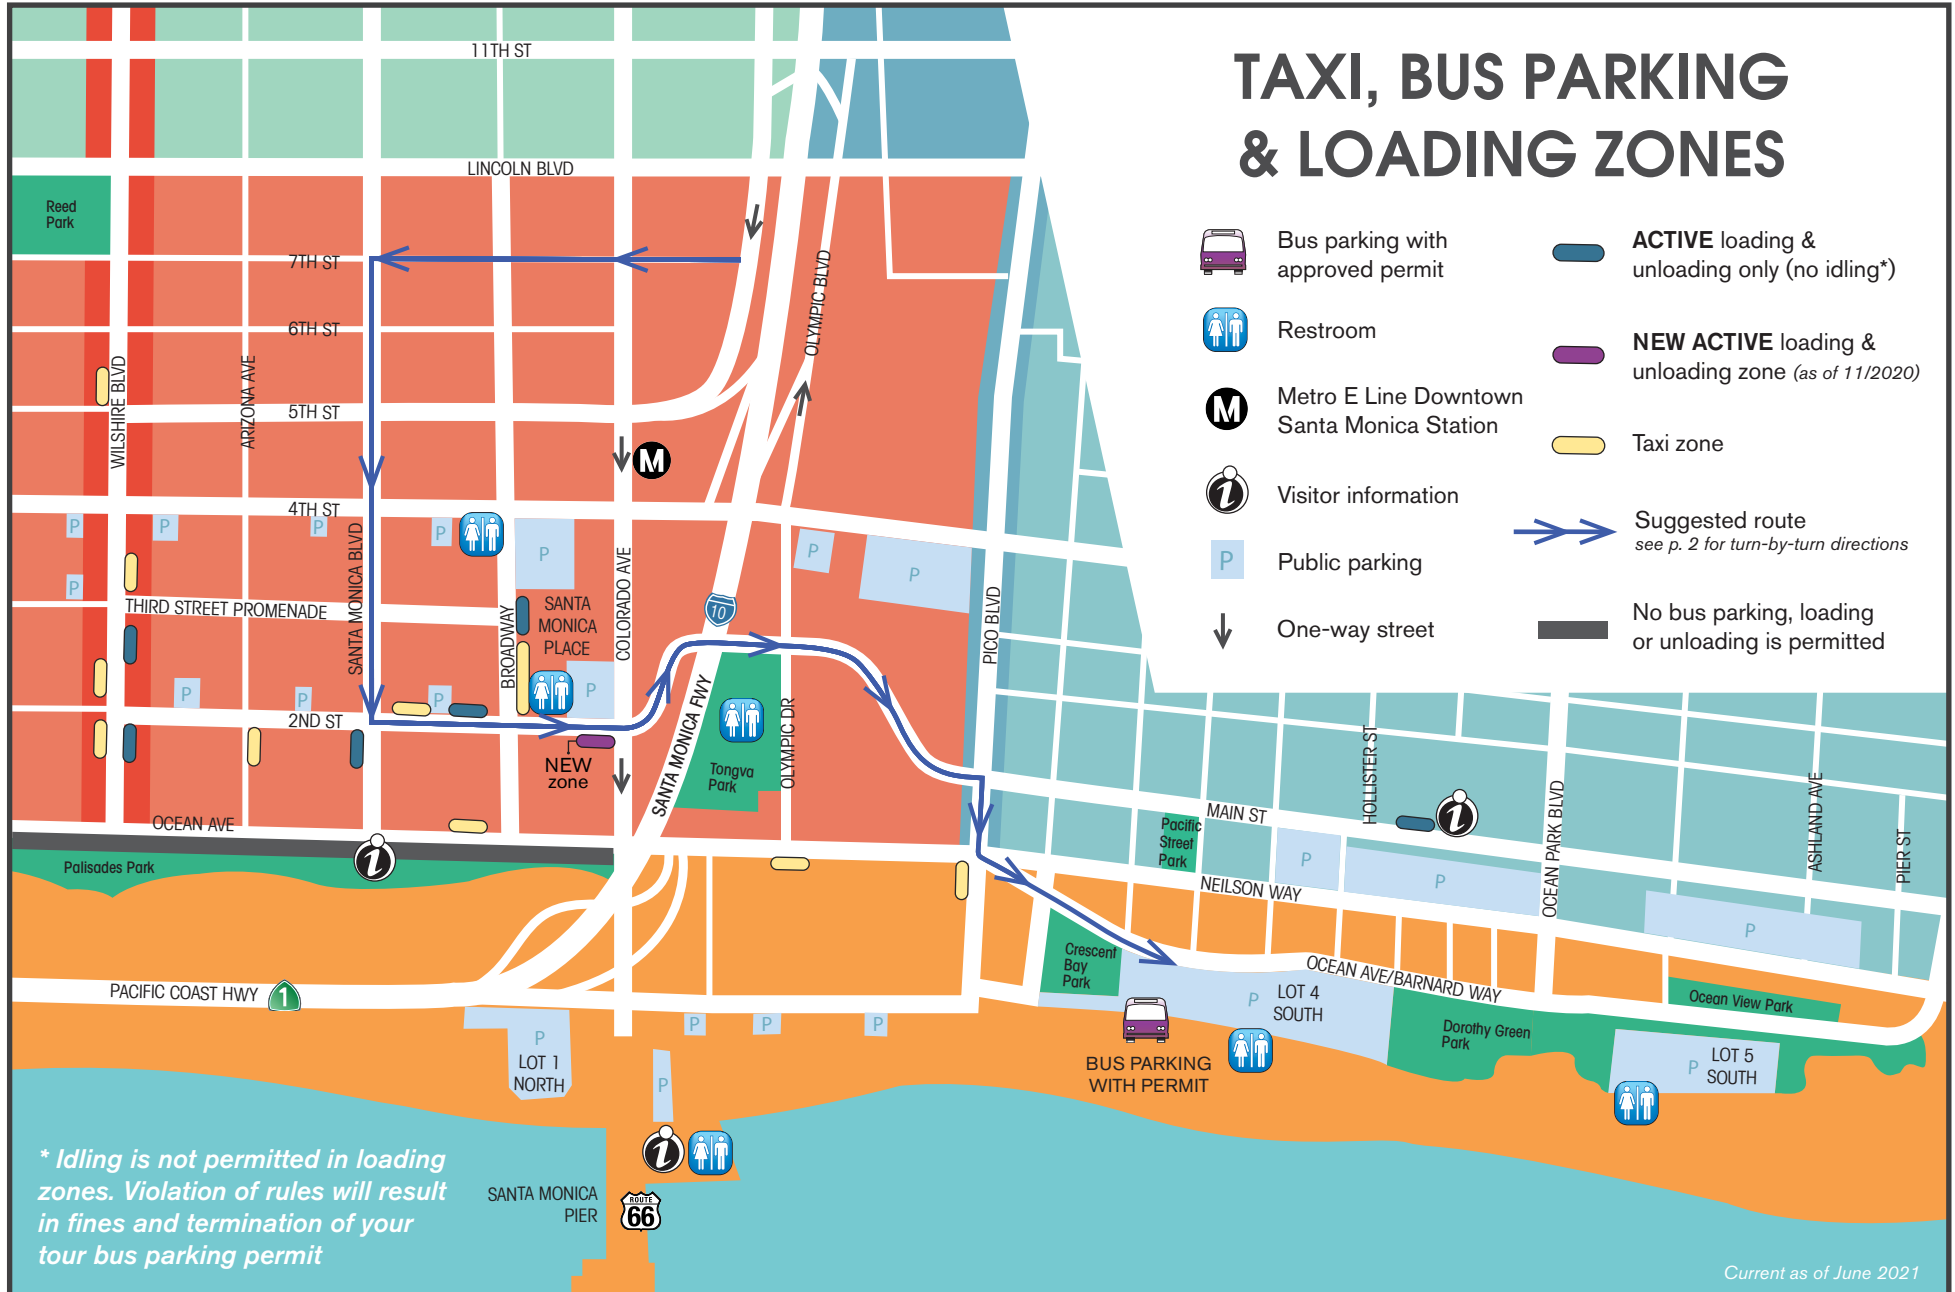

Thank you for your business! If you frequent Santa Monica and require bus parking, visit our Tour Bus Parking Program page to apply for a free permit: santamonica.com/travel-trade/group-tours

For additional questions or concerns, contact: Santa Monica Travel & Tourism by emailing trade@santamonica.com or calling 310.319.6263.